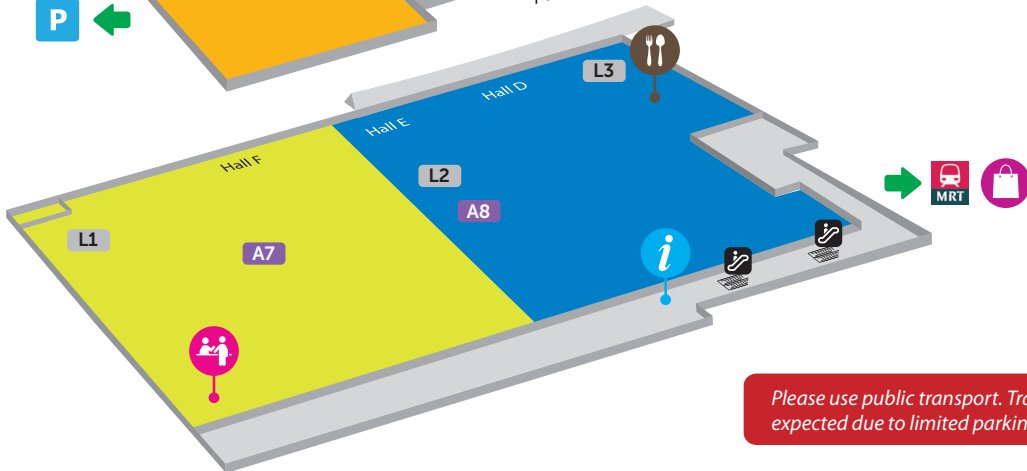

OVERVIEW MAP

23 – 25 May 2017 | Marina Bay Sands, Singapore

CommunicAsia2017

EnterpriseIT2017

LEVEL 5

LEVEL 4

LEVEL 1

BASEMENT 2

Please use public transport. Traffic congestion expected due to limited parking.

- NXT
- Network Infrastructure

- Disrupt + @ CommunicAsia / EnterpriseIT
- Enterprise / Mobility Solutions

- SatComm
- Hospitality Suites

FACILITIES

- L1 VIP Lounge
- L2 Xperience Lounge
- L3 Networking Lounge
- L4 SatComm Lounge
- L5 Connect Lounge
- L6 IoT Lounge

- CommunicAsia / EnterpriseIT Visitor Registration
- CommunicAsia Summit Registration
- Hospitality Suite Registration
- Information Counter
- Food & Beverage
- Media Centre
- Meeting Point

- Entrance to Basement Car Park
- Bus Stop
- Taxi Stand
- MRT Station
- The Shoppes
- Escalator
- Shuttle Bus Services to Suntec Singapore (BroadcastAsia2017)

Muslim Prayer Room at Begonia 3111 & 3112, Level 3