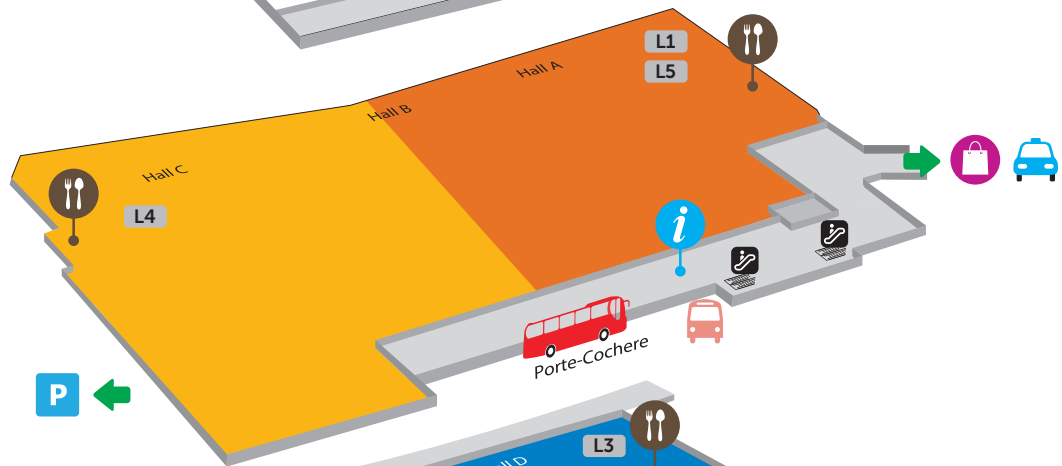

OVERVIEW MAP

23 – 25 May 2017 | Marina Bay Sands, Singapore

CommunicAsia2017

EnterpriseIT2017

LEVEL 5

LEVEL 4

LEVEL 1

BASEMENT 2

FACILITIES

- L1 VIP Lounge
- L2 Xperience Lounge
- L3 Networking Lounge
- L4 SatComm Lounge
- L5 Connect Lounge
- L6 IoT Lounge

- CommunicAsia / EnterpriseIT Visitor Registration
- CommunicAsia Summit Registration
- Hospitality Suite Registration
- Information Counter
- Food & Beverage
- Media Centre
- Meeting Point

- Entrance to Basement Car Park
- Bus Stop
- Taxi Stand
- MRT Station
- The Shoppes
- Escalator
- Shuttle Bus Services to Suntec Singapore (BroadcastAsia2017)

Muslim Prayer Room at Begonia 3111 & 3112, Level 3