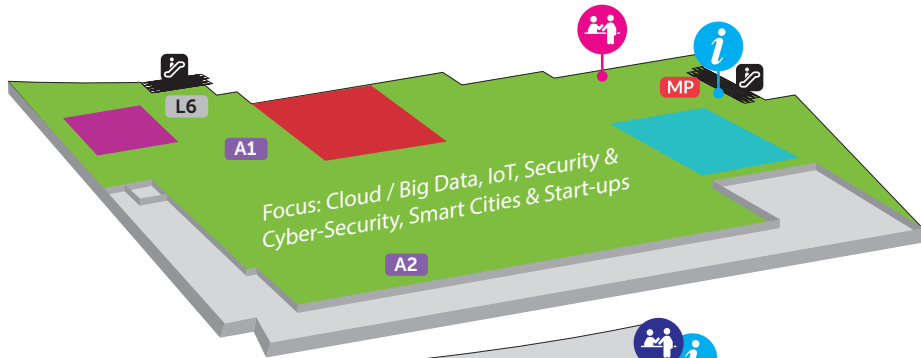

OVERVIEW MAP

23 – 25 May 2017 | Marina Bay Sands, Singapore

CommunicAsia2017

EnterpriseIT2017

LEVEL 5

LEVEL 4

LEVEL 1

BASEMENT 2

Please use public transport. Traffic congestion expected due to limited parking.

- NXT
- Network Infrastructure

- Disrupt + @ CommunicAsia / EnterpriseIT
- Enterprise / Mobility Solutions

- SatComm
- Hospitality Suites

FACILITIES

- L1 VIP Lounge
- L2 Xperience Lounge
- L3 Networking Lounge
- L4 SatComm Lounge
- L5 Connect Lounge
- L6 IoT Lounge

- CommunicAsia / EnterpriseIT Visitor Registration
- CommunicAsia Summit Registration
- Hospitality Suite Registration
- Information Counter
- Food & Beverage
- Media Centre
- Meeting Point

- Entrance to Basement Car Park
- Bus Stop
- Taxi Stand
- MRT Station
- The Shoppes
- Escalator
- Shuttle Bus Services to Suntec Singapore (BroadcastAsia2017)

Muslim Prayer Room at Begonia 3111 & 3112, Level 3