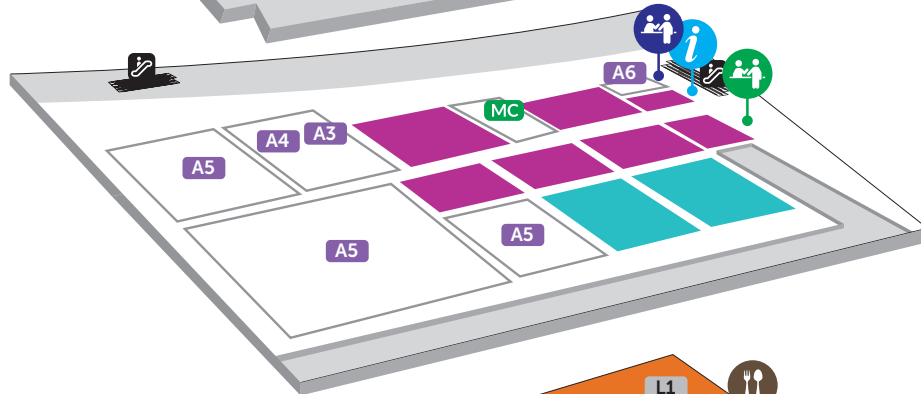

OVERVIEW MAP

23 – 25 May 2017 | Marina Bay Sands, Singapore

CommunicAsia2017

EnterpriseIT2017

LEVEL 5

LEVEL 4

LEVEL 1

BASEMENT 2

Please use public transport. Traffic congestion expected due to limited parking.

- NXT
- Network Infrastructure

- Disrupt + @ CommunicAsia / EnterpriseIT
- Enterprise / Mobility Solutions

- SatComm
- Hospitality Suites

FACILITIES

- L1 VIP Lounge
- L2 Xperience Lounge
- L3 Networking Lounge
- L4 SatComm Lounge
- L5 Connect Lounge
- L6 IoT Lounge

- CommunicAsia / EnterpriseIT Visitor Registration
- CommunicAsia Summit Registration
- Hospitality Suite Registration
- Information Counter
- Food & Beverage
- Media Centre
- Meeting Point

- Entrance to Basement Car Park
- Bus Stop
- Taxi Stand
- MRT Station
- The Shoppes
- Escalator
- Shuttle Bus Services to Suntec Singapore (BroadcastAsia2017)

Muslim Prayer Room at Begonia 3111 & 3112, Level 3